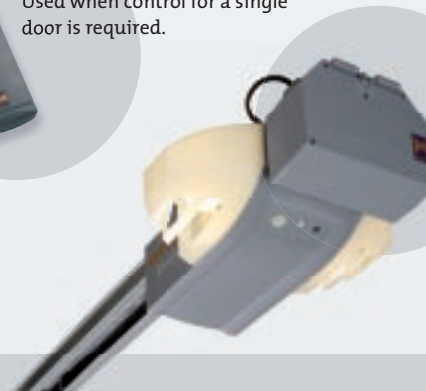

Single Button Door Control

Used when control for a single door is required.

Battery Pack

(available on models 7500 and 8500 only)

Allows for continued use of the garage door opener and all safety systems in the event of power disruption to your home. Up to 65 full cycles within 24 hours of power loss and 5 full cycles after 18 hours of standby mode operation after power loss.