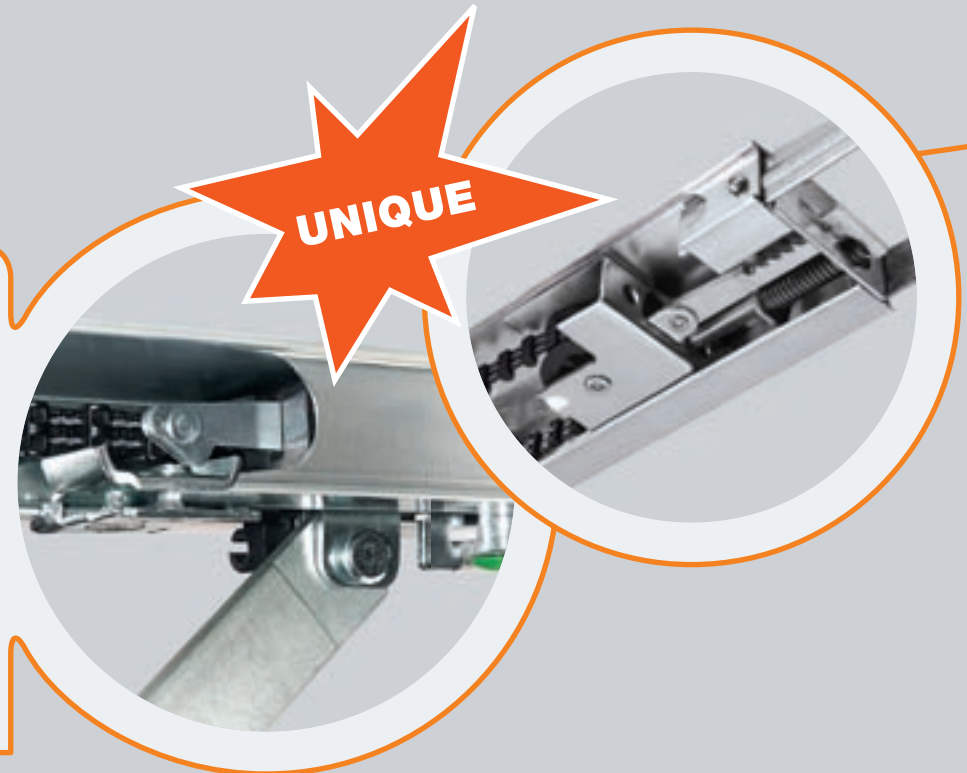

EngageLock™

Always feel safe with the unique EngageLock™. This built-in feature eliminates door back drive action in the event of a power loss.