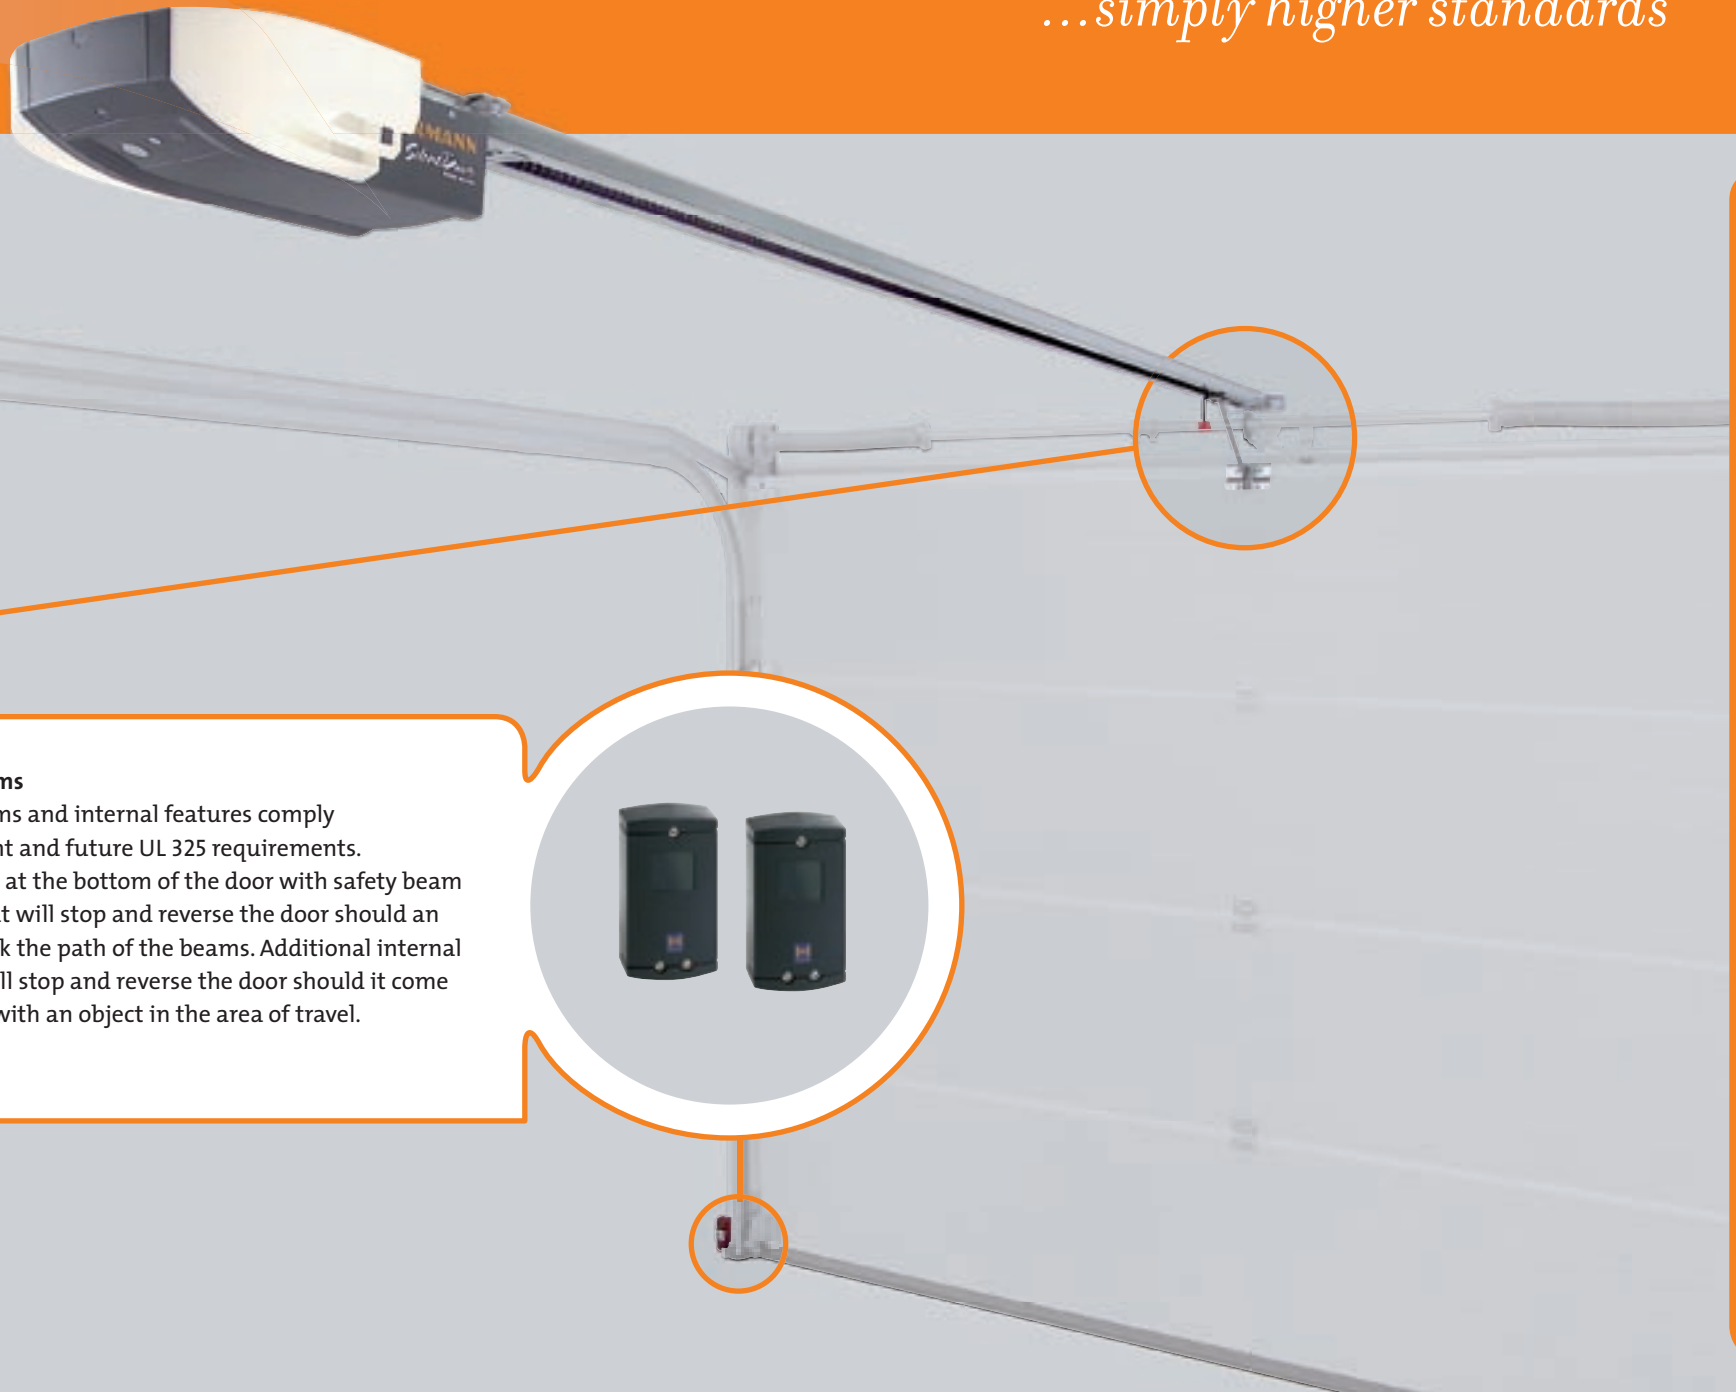

Hörmann – Unique Features

Beltension Guard™

This built-in feature automatically maintains proper belt tension for the life of the opener to ensure quiet and trouble free operation while eliminating costly and inconvenient service requirements.

EngageLock™

Always feel safe with the unique EngageLock™. This built-in feature eliminates door back drive action in the event of a power loss.

SilentDrive™

...simply higher standards

Safety Beams

Safety Beams and internal features comply with current and future UL 325 requirements. Safeguards at the bottom of the door with safety beam sensors that will stop and reverse the door should an object break the path of the beams. Additional internal features will stop and reverse the door should it come in contact with an object in the area of travel.

4-button mini transmitter

A compact single transmitter device allows you to conveniently operate as many as four separate openers from the security of your automobile.

Wall Control

This illuminated control device operates your door from inside of your garage and is easy to find in a dark garage.