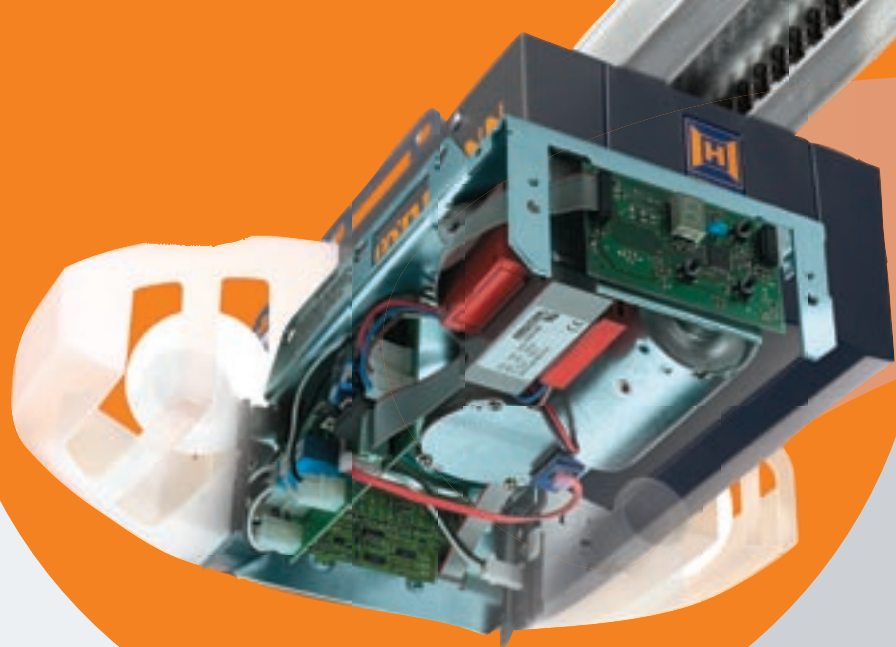

SilentDrive™

DC motor Belt Drive System

SilentDrive™ openers are built with a DC motor and come with a belt drive system. The DC motor and Belt Drive System make for very quiet operation, dramatically enhancing your total quality experience.

Dual light bulbs and off time delay

Features dual bulbs and lens covers enhancing the lighting in your garage while you enter or exit your garage. A 3 minute auto delay shuts your lights off automatically.